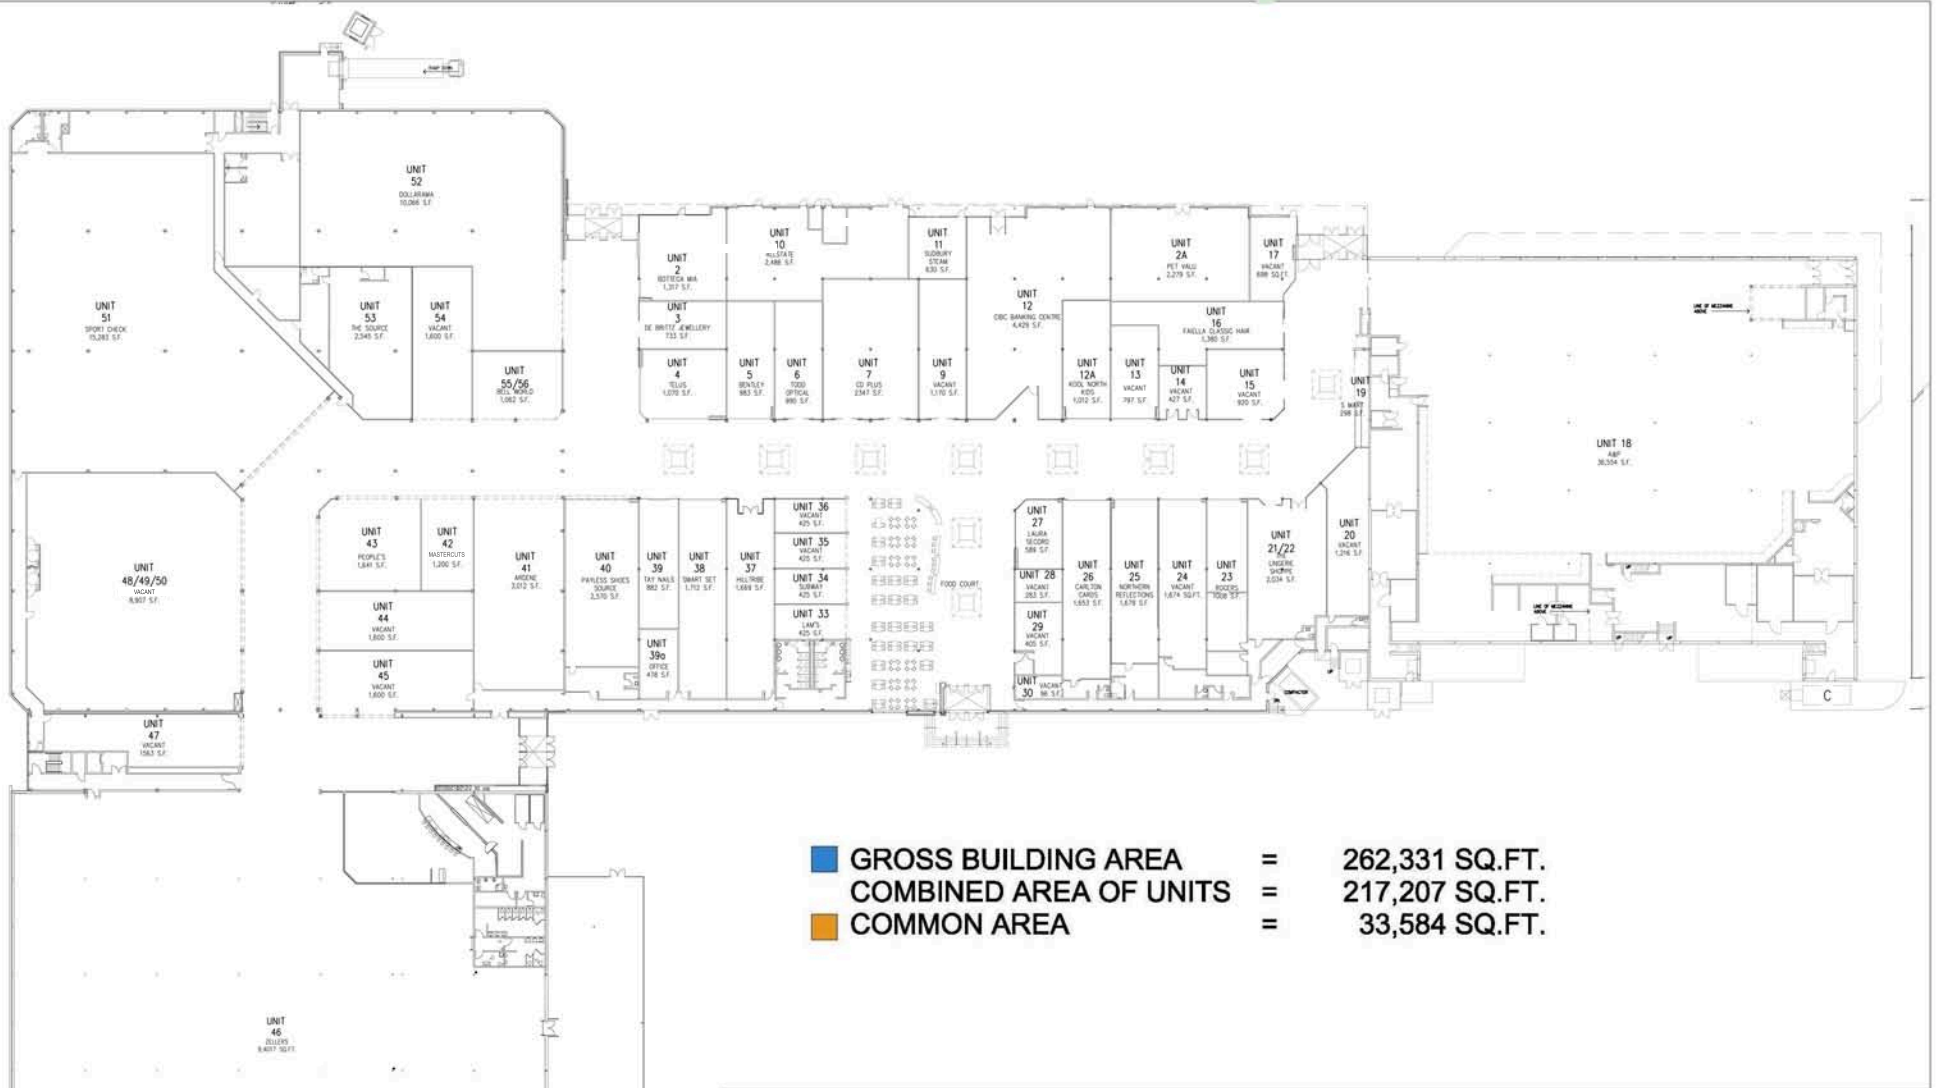

SOUTHRIDGE
M A L L

mall layout

lease plan

unit	tenant	unit	tenant
2	Bottega Mia	33	Lam's Chinese Food
3	Debritz Jewellers	34	Subway
4	Telus	37	Hilltribe Designs
5	Bentley	38	Smart Set
6	Todd Optical	39	Tay Nail World
7-8	CD Plus	40	Payless ShoeSource
10	Allstate Insurance	41	Ardene
11	Sudbury Steam	42	MasterCuts
12	CIBC	43	Peoples
12a	Kool North Kids Wear	46	Zellers
16	Faiella Classic Hair	51	Sport Chek
17	Pet Valu	52	Dollarama
18	A & P	53	The Source
19	S Mart	55-56	Bell World
20	The Lingerie Shoppe	Kiosk 1	Caffeine Coffee Shop
23	Rogers	Kiosk 2	Island Ink Jet
25	Northern Reflections		
26	Carlton Cards	100	Goodlife Fitness
27	Laura Secord	102-103	Sitel (Call Center)