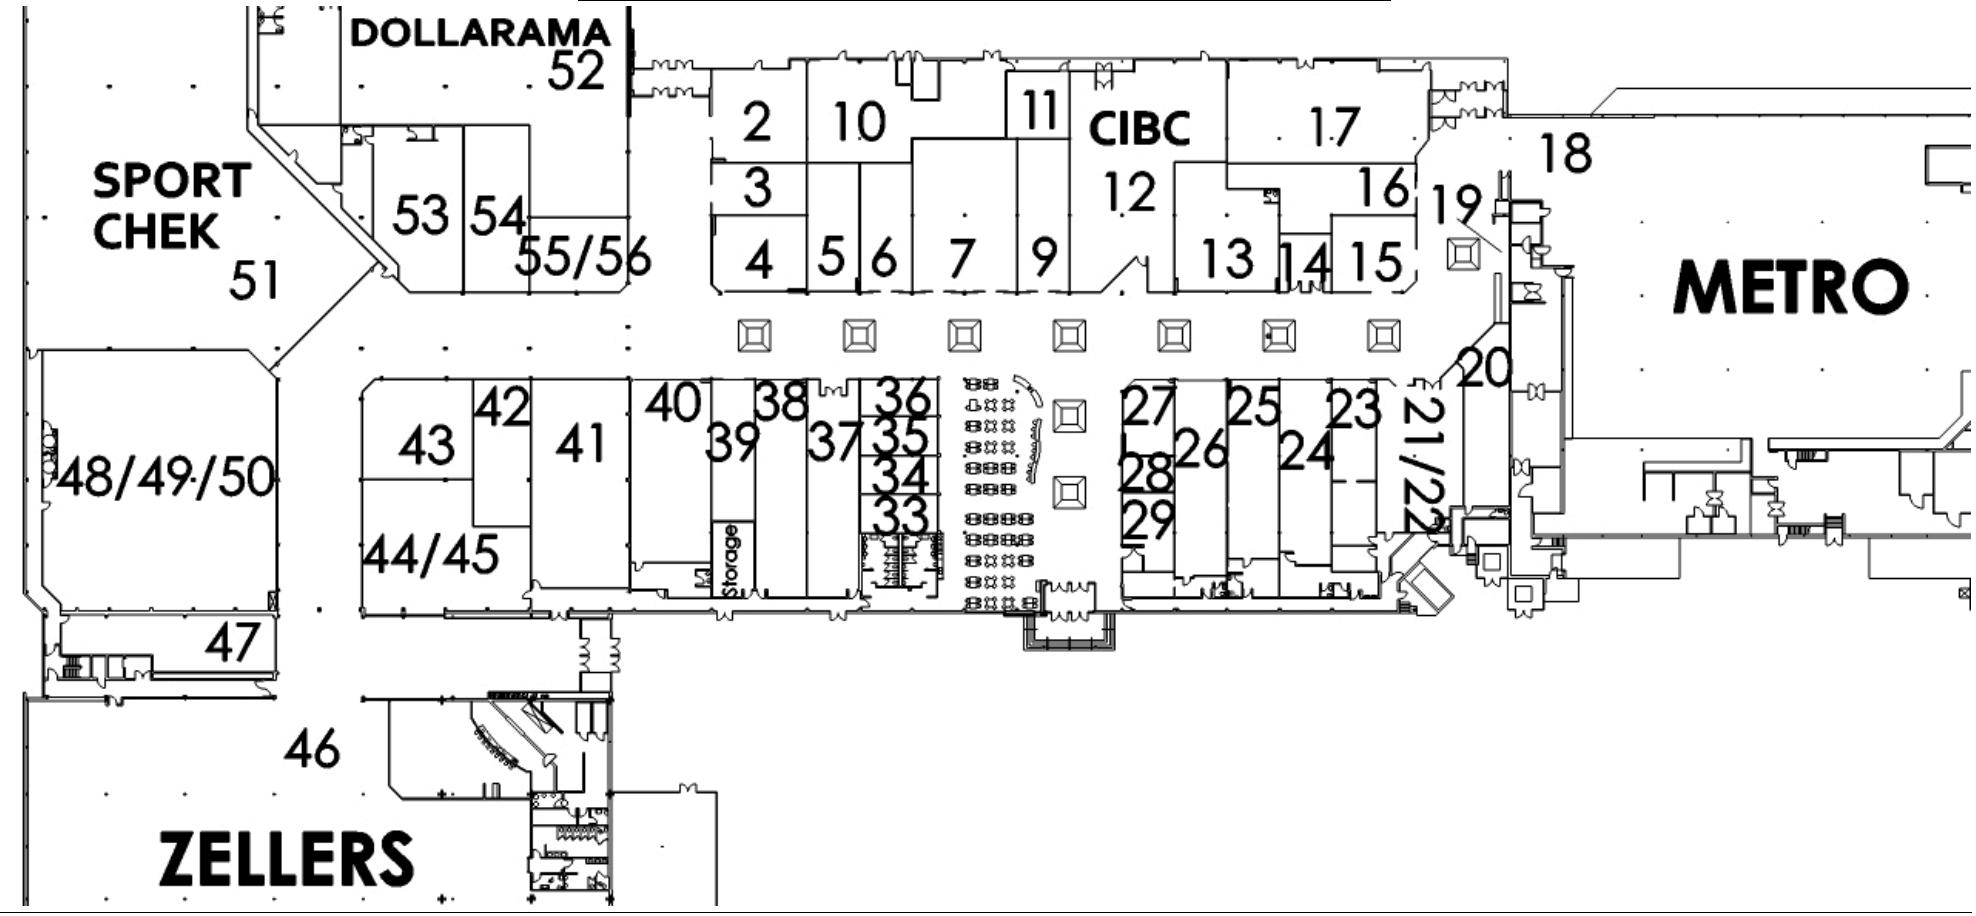

SOUTHRIDGE MALL LEASING PLAN

SOUTHRIDGE MALL UPPER LEVEL

SOUTHRIDGE MALL UPPER LEVEL

Unit	Store Name
2	Bottega Mia
3	DeBritz Jewellers
4	Telus
5	Bentley
6	Vacant
7	Vacant
9	Vacant
10	Allstate Insurance
11	Sudbury Steam
12	CIBC
13	Vacant
14	Vacant
15	Vacant
16	Faiella Classic Hair
17	Pet Valu
18	Metro
19	S Mart
20	Vacant
21	Lingerie Shoppe
23	Rogers
24	Vacant
25	Northern Reflections
26	Carlton Cards

Unit	Store Name
27	Laura Secord
28	Vacant
29	Vacant
33	Lams Chinese Food
34	Subway Restaurant
35	Vacant
36	Fido
37	Vacant
38	Smart Set
39	Tay Nail World
40	Payless Shoesource
41	Ardene
42	Mastercuts
43	Peoples
44	Sudbury Vocational Resource Centre
46	Zellers
47	Vacant
48	International Clothiers/ Fairweather
51	Sport Chek
52	Dollarama
53	The Source
54	Vacant
55	Bell

SOUTHRIDGE MALL LOWER LEVEL

Unit	Store Name
100	Goodlife Fitness
101	European Fine Furniture
102	TSYS